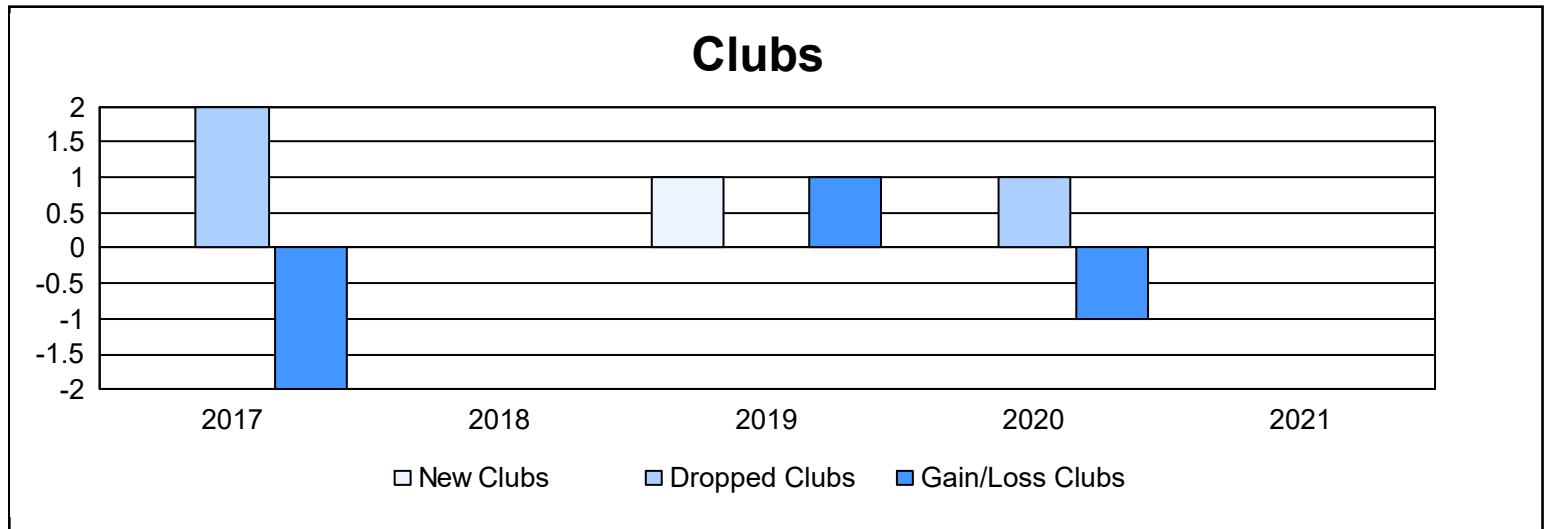

Year	New Clubs	Dropped Clubs	Gain/ Loss Clubs	New Members	Charter Members	Reinstate Members	Transfer Members	Total Member Added	Total Members Dropped	Gain/ Loss Members
2016-2017	0	2	-2	115	2	10	26	153	177	-24
2017-2018	0	0	0	165	1	6	9	181	182	-1
2018-2019	1	0	1	132	30	33	4	199	184	15
2019-2020	0	1	-1	78	3	7	4	92	165	-73
2020-2021	0	0	0	102	0	8	9	119	180	-61
<b>Average</b>	<b>0</b>	<b>1</b>	<b>0</b>	<b>118</b>	<b>7</b>	<b>13</b>	<b>10</b>	<b>149</b>	<b>178</b>	<b>-29</b>

### Membership Composition June 2021 Cumulative