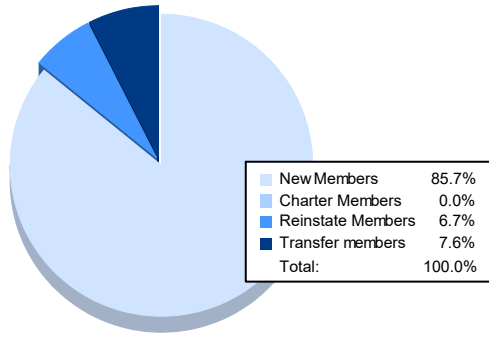

Year	New Clubs	Dropped Clubs	Gain/ Loss Clubs	New Members	Charter Members	Reinstate Members	Transfer Members	Total Member Added	Total Members Dropped	Gain/ Loss Members
2016-2017	0	2	-2	115	2	10	26	153	177	-24
2017-2018	0	0	0	165	1	6	9	181	182	-1
2018-2019	1	0	1	132	30	33	4	199	184	15
2019-2020	0	1	-1	78	3	7	4	92	165	-73
2020-2021	0	0	0	102	0	8	9	119	180	-61
<b>Average</b>	<b>0</b>	<b>1</b>	<b>0</b>	<b>118</b>	<b>7</b>	<b>13</b>	<b>10</b>	<b>149</b>	<b>178</b>	<b>-29</b>

### Membership Composition June 2021 Cumulative