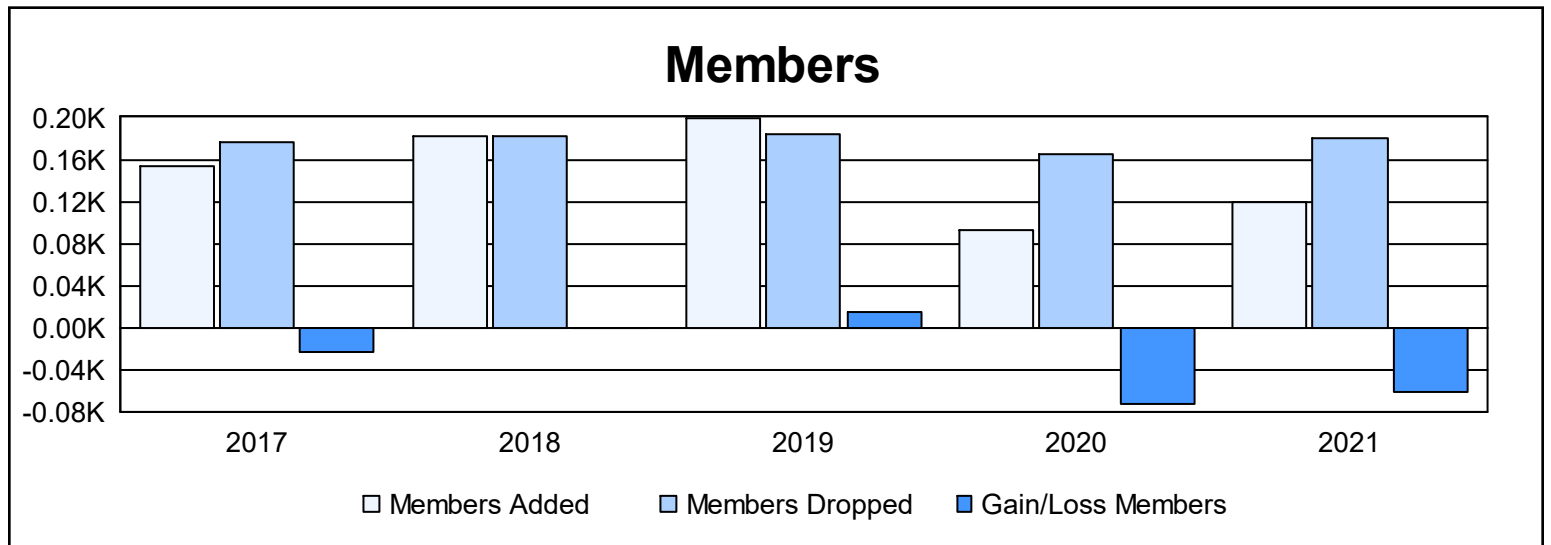

Year	New Clubs	Dropped Clubs	Gain/ Loss Clubs	New Members	Charter Members	Reinstate Members	Transfer Members	Total Member Added	Total Members Dropped	Gain/ Loss Members
2016-2017	0	2	-2	115	2	10	26	153	177	-24
2017-2018	0	0	0	165	1	6	9	181	182	-1
2018-2019	1	0	1	132	30	33	4	199	184	15
2019-2020	0	1	-1	78	3	7	4	92	165	-73
2020-2021	0	0	0	102	0	8	9	119	180	-61
<b>Average</b>	<b>0</b>	<b>1</b>	<b>0</b>	<b>118</b>	<b>7</b>	<b>13</b>	<b>10</b>	<b>149</b>	<b>178</b>	<b>-29</b>

### Membership Composition June 2021 Cumulative